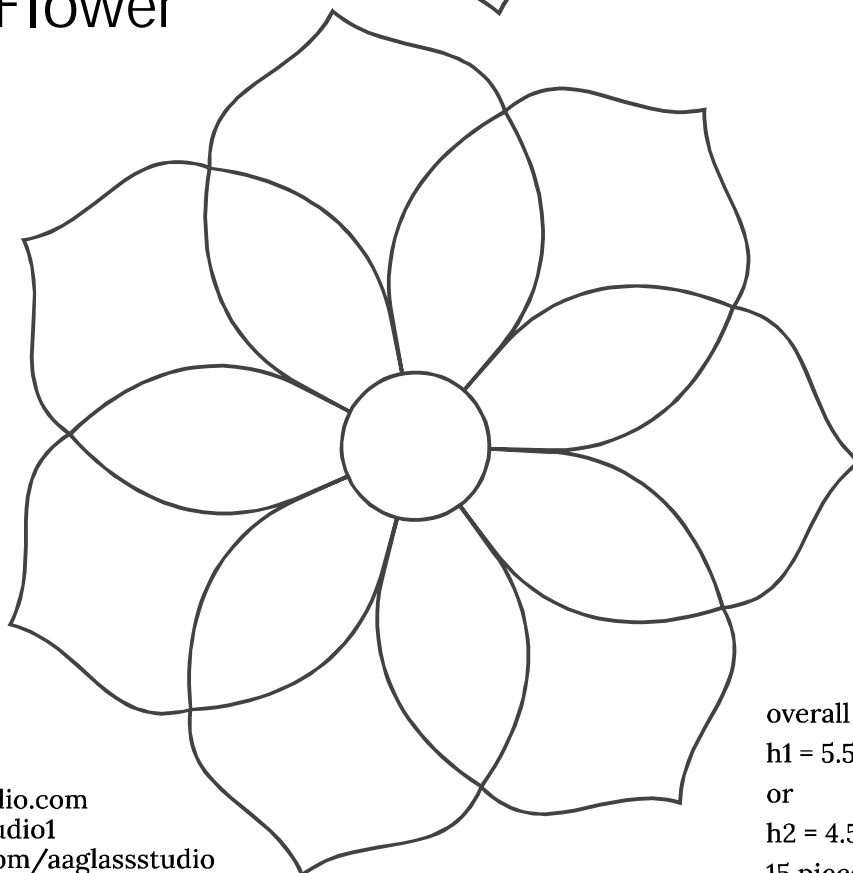

Honey Flower

shop: aaglasstudio.com
instagram: [@aaglasstudio1](https://www.instagram.com/aaglasstudio1)
facebook: [facebook.com/aaglasstudio](https://www.facebook.com/aaglasstudio)
pinterest: [pinterest.com/aaglasstudio](https://www.pinterest.com/aaglasstudio)

overall dimensions
h1 = 5.5" (154.8 mm)
or
h2 = 4.5" (114.3 mm)
15 piece of glass